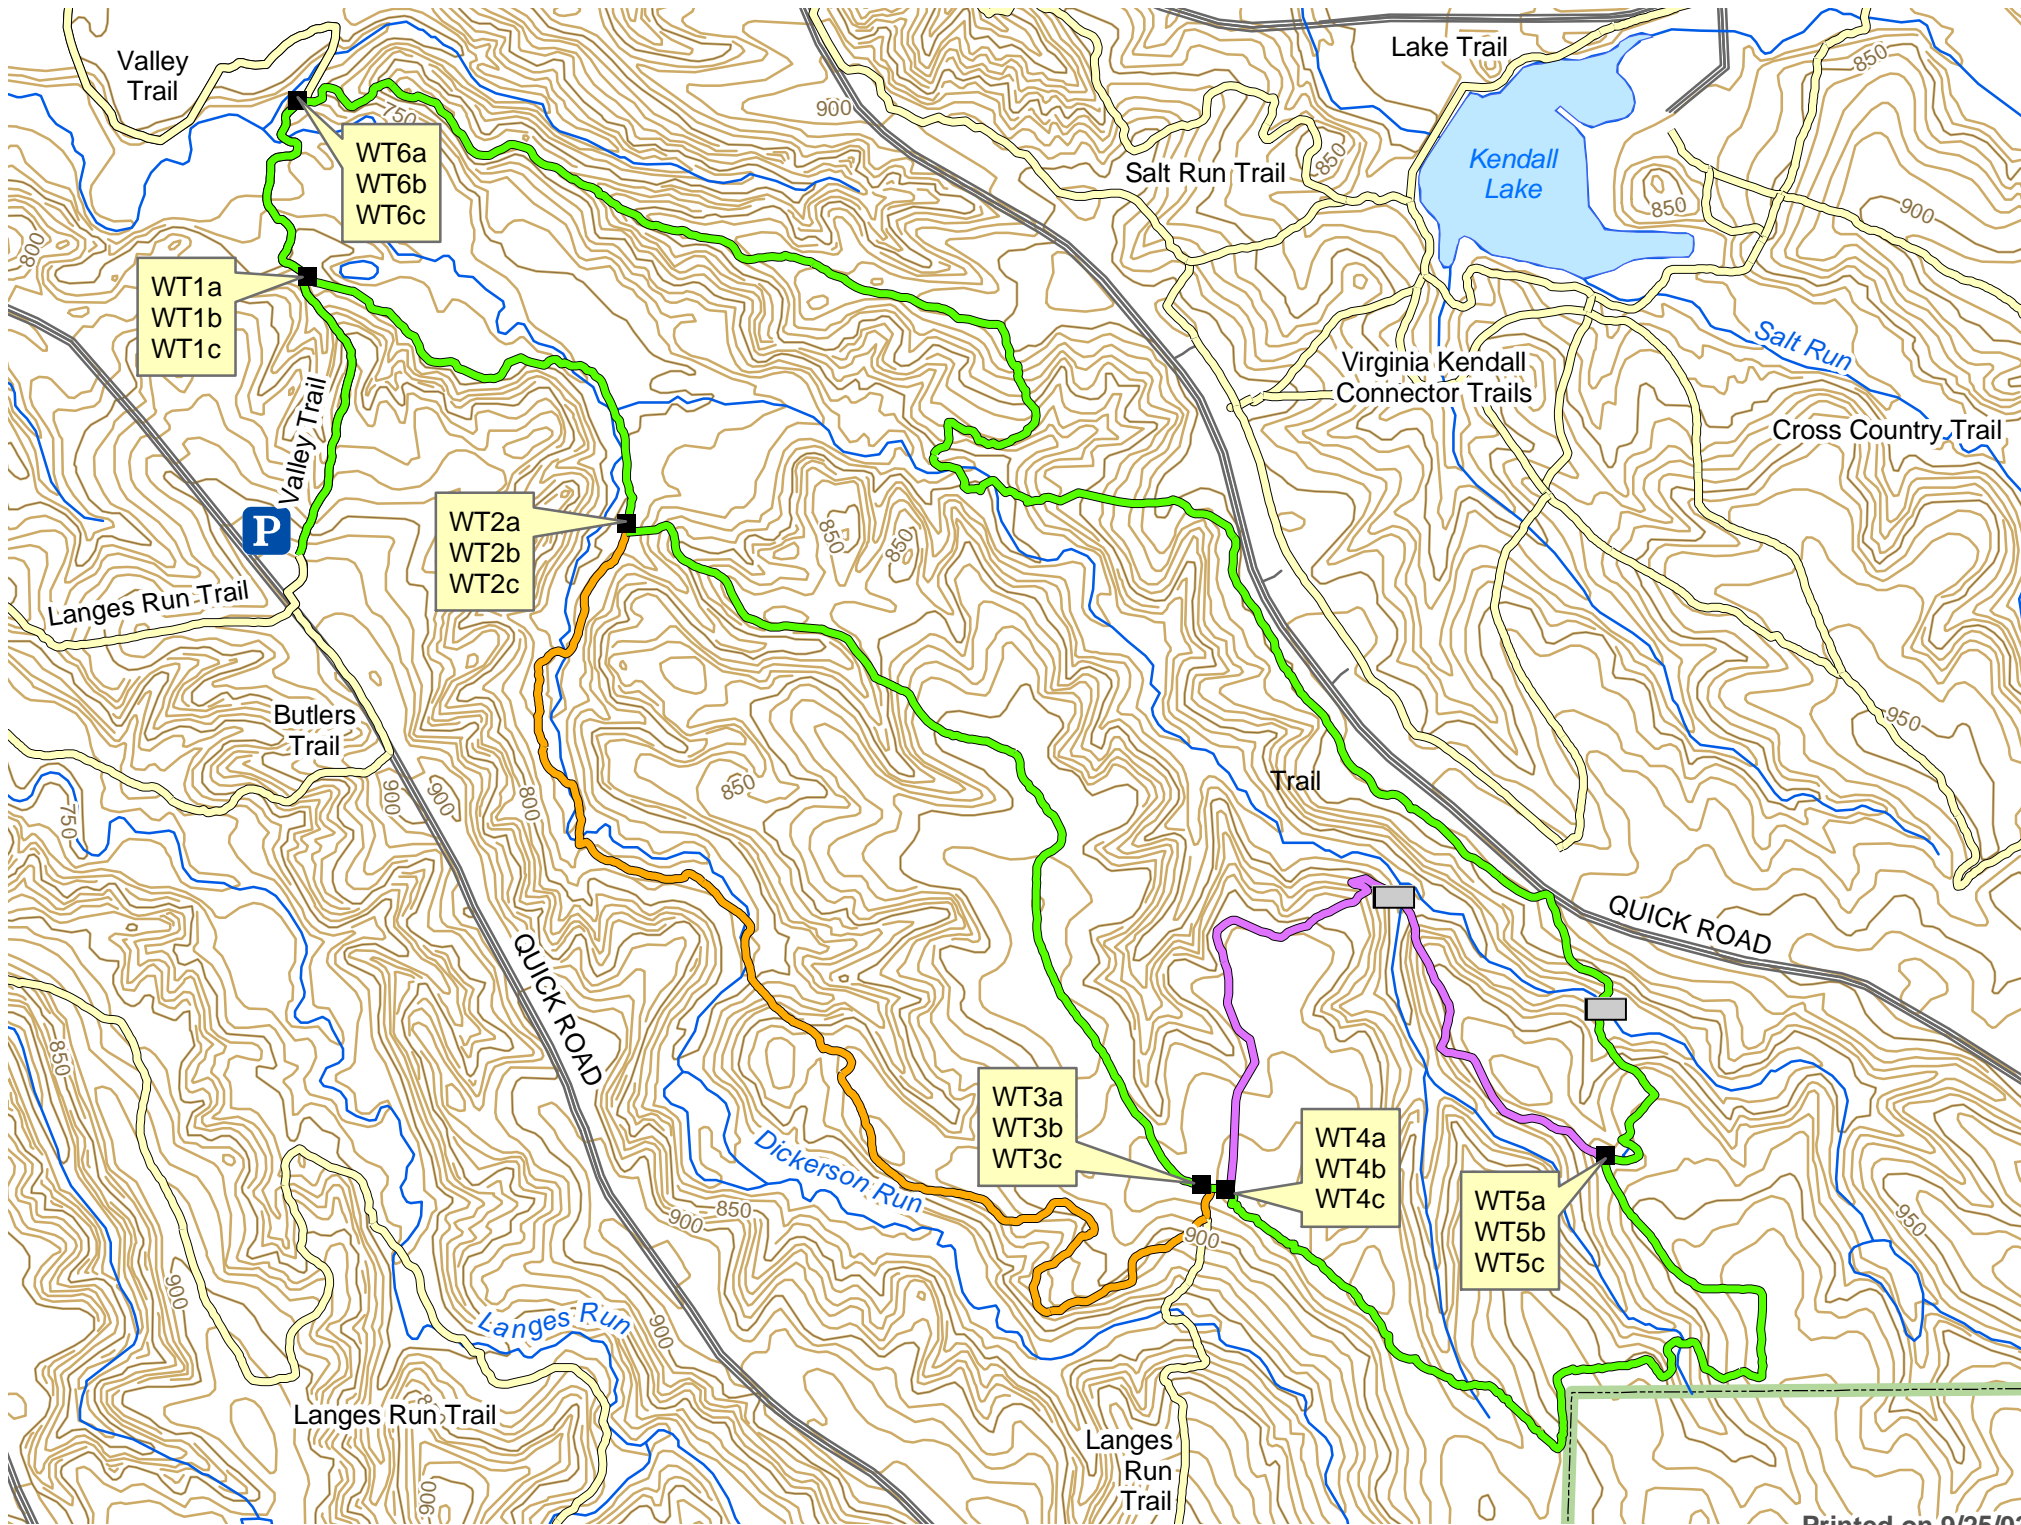

# Wetmore, Dickerson, & Tabletop Trails

## Feature Guide

- Trail Signs
- ▭ Bridge/Boardwalk
- P** Parking Lot
- Other Trails
- Wetmore Trail
- Dickerson Run Trail
- Tabletop Trail
- Hydrology
- Roads
- 10' Contour
- CVNP Boundary

Distance: 4.1 miles  
 Riding Time: 1.5 hours  
 Elevation Change: 250 feet  
 Rating: Moderate

Cuyahoga Valley National Park  
 TAPS, GIS Office - June 2003