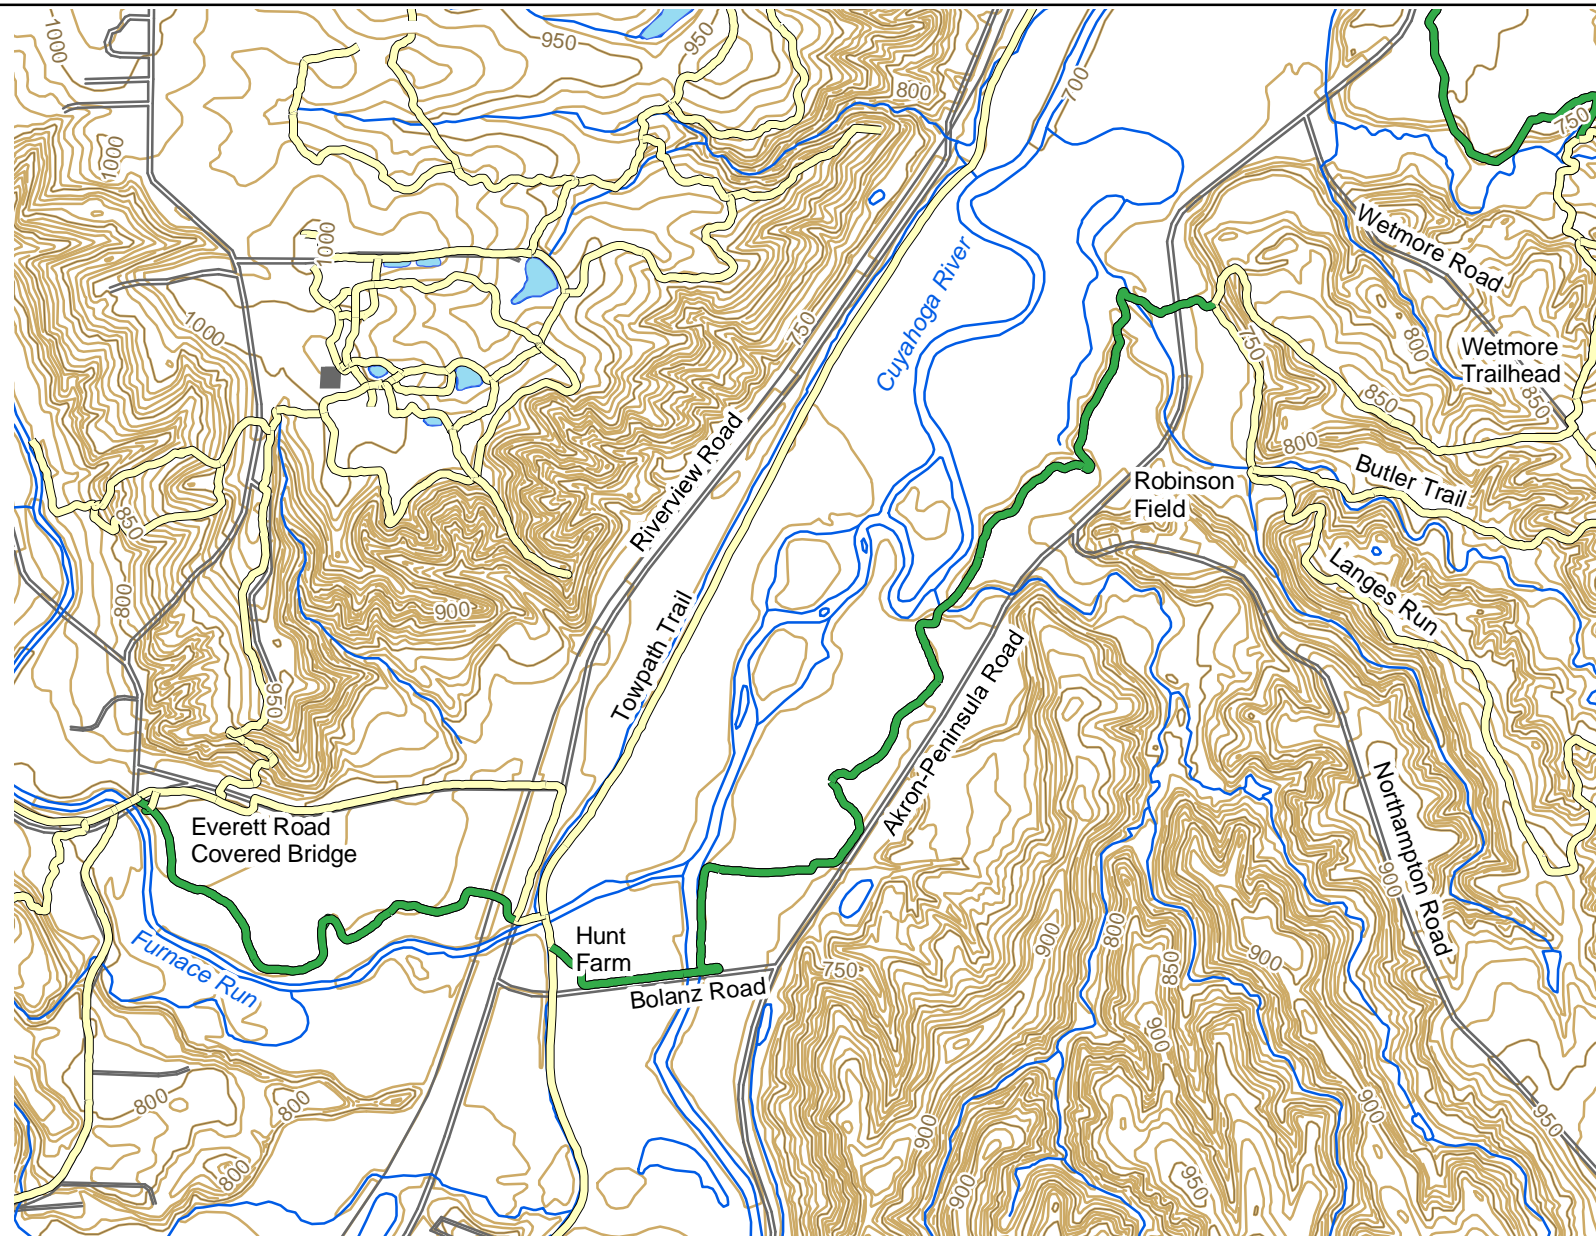

# Valley Trail

Wetmore to Covered Bridge

## Feature Guide

- Other Trails
- Valley Trail
- Hydrology
- 10' Contour
- Roads
- CVNP Boundary

Cuyahoga Valley National Park  
June 2004 kan