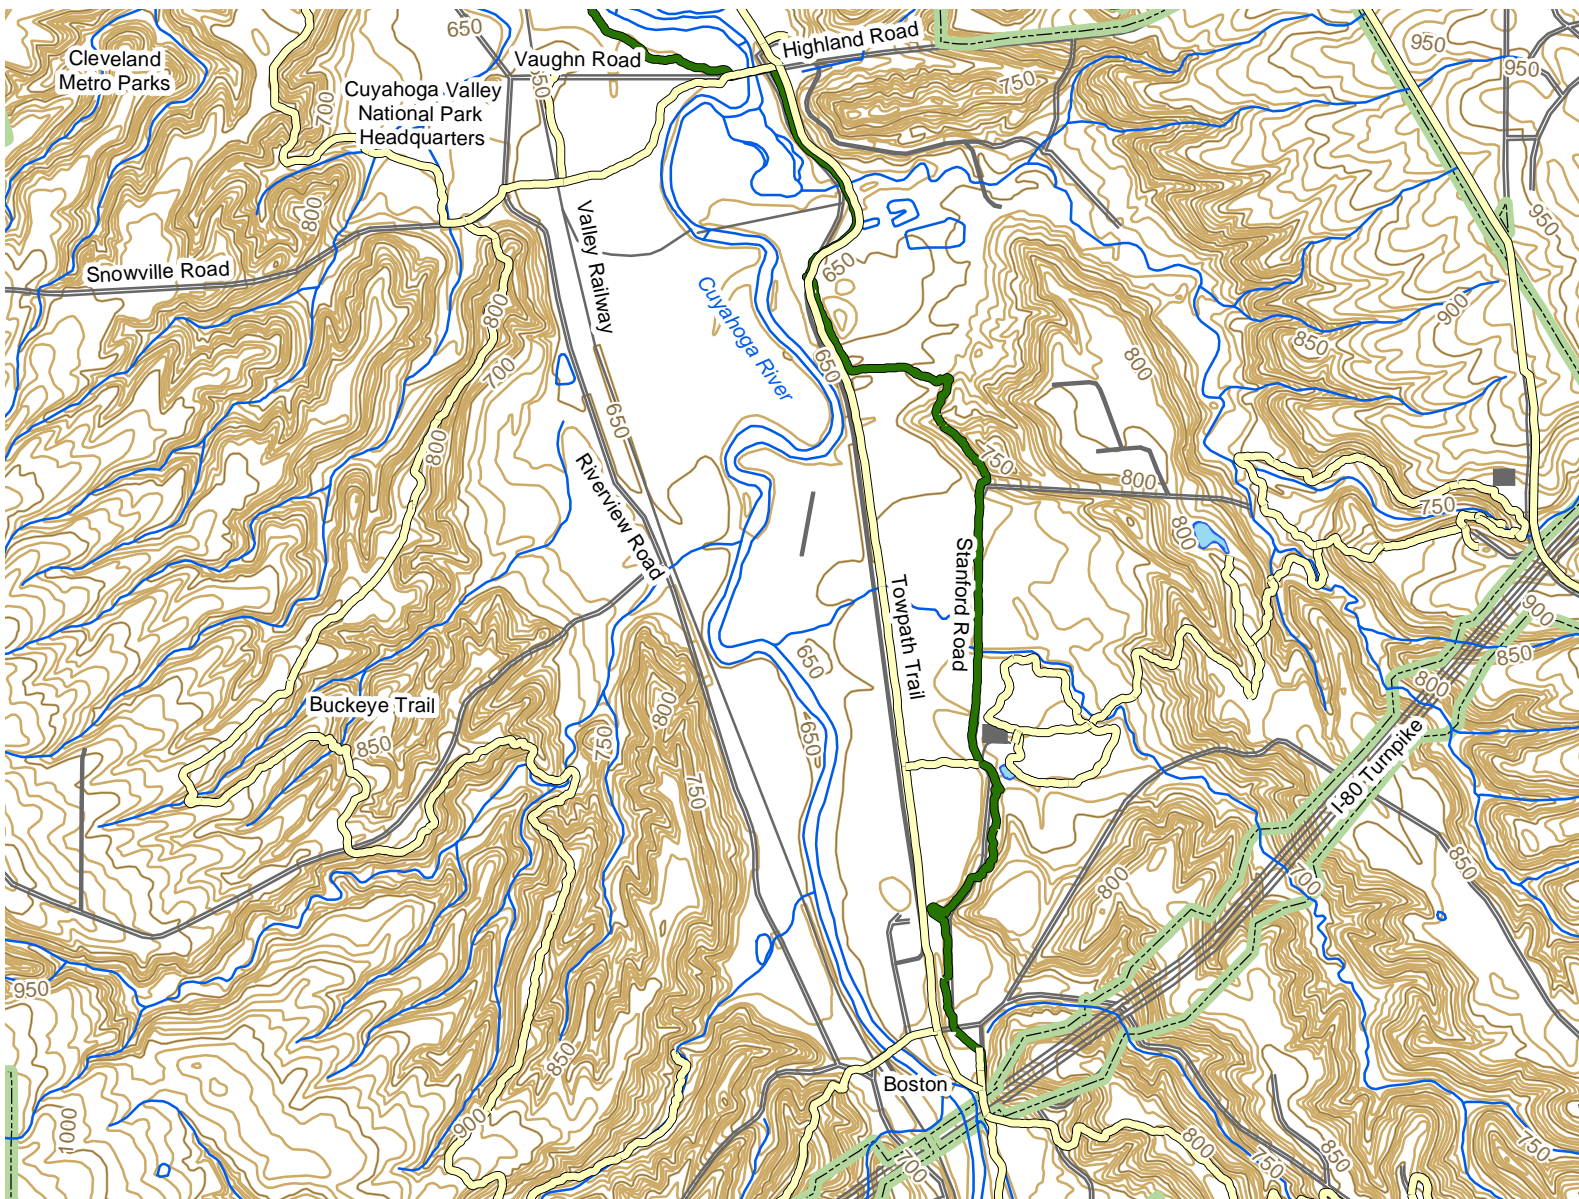

# Valley Trail

## Highland to Boston

### Feature Guide

- Other Trails
- Valley Bridle Trail
- Hydrology
- 10' Contour
- Roads
- CVNP Boundary

Cuyahoga Valley National Park  
June 2004 kan