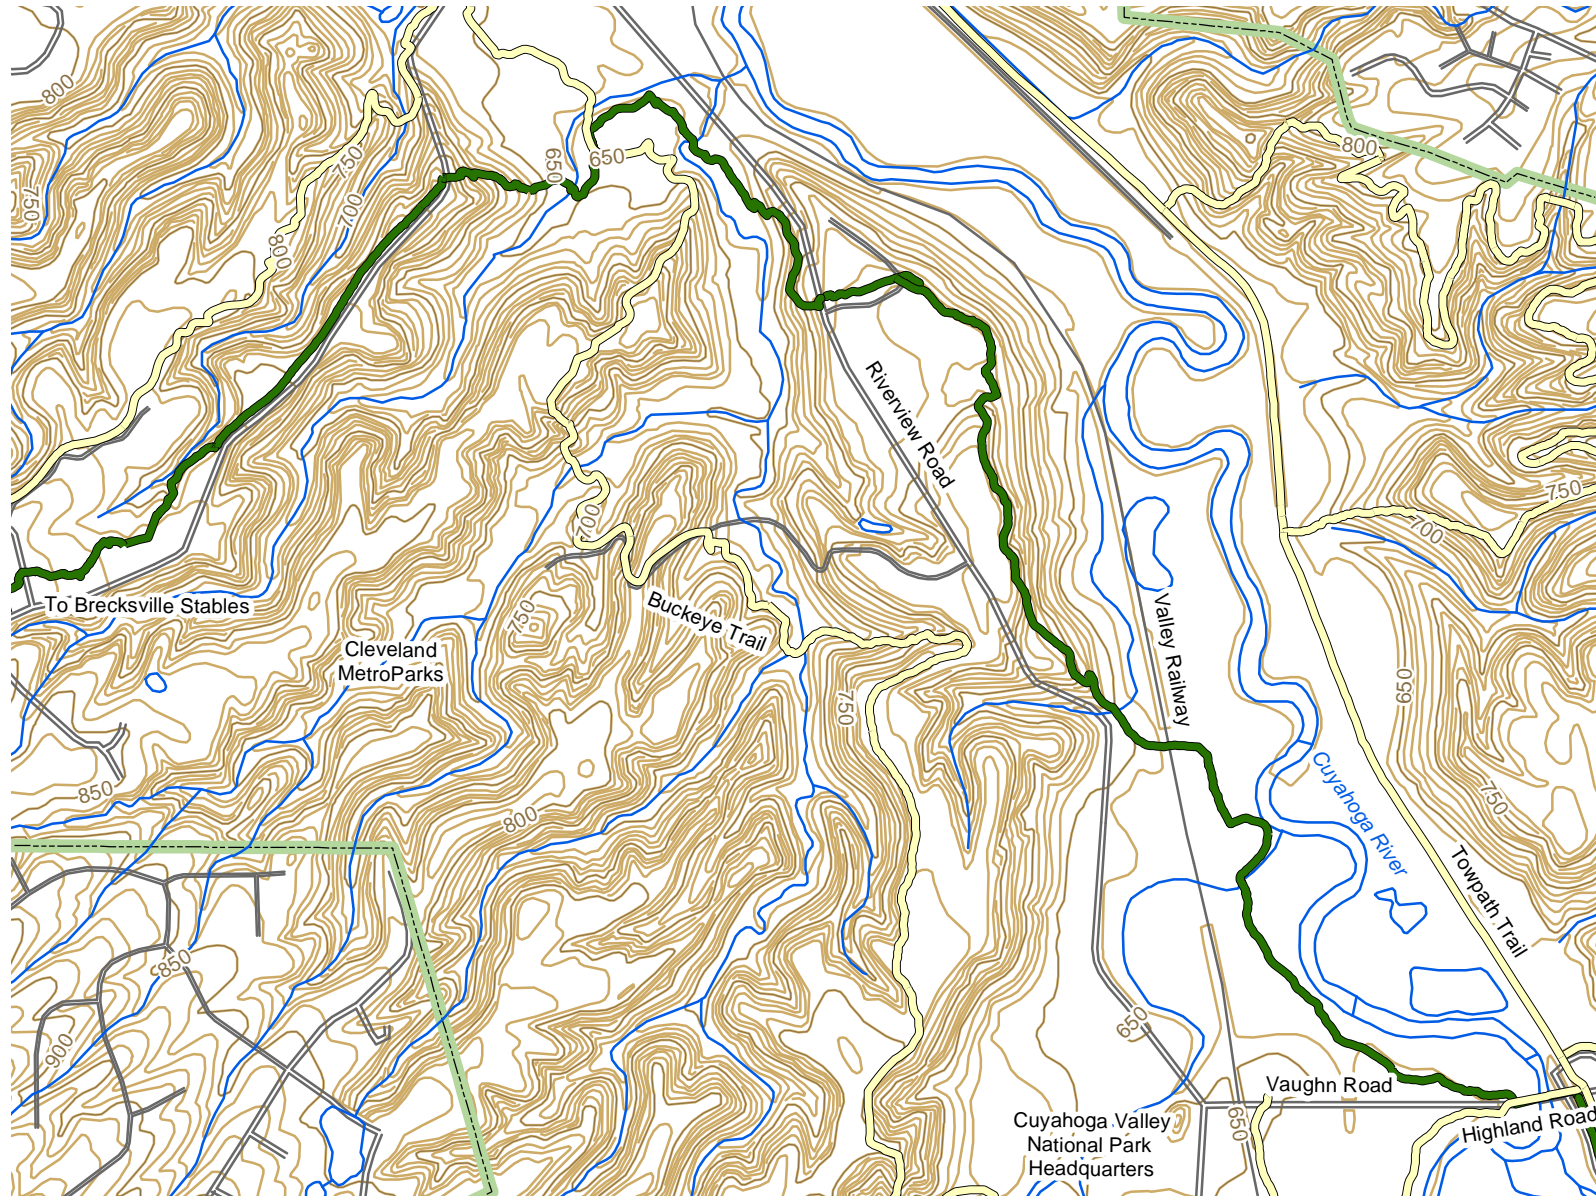

Valley Trail

Brecksville to Highland Road

Feature Guide

- Other Trails
- Valley Bridle Trail
- Hydrology
- 10' Contour
- Roads
- CVNP Boundary

Cuyahoga Valley National Park
June 2004 kan