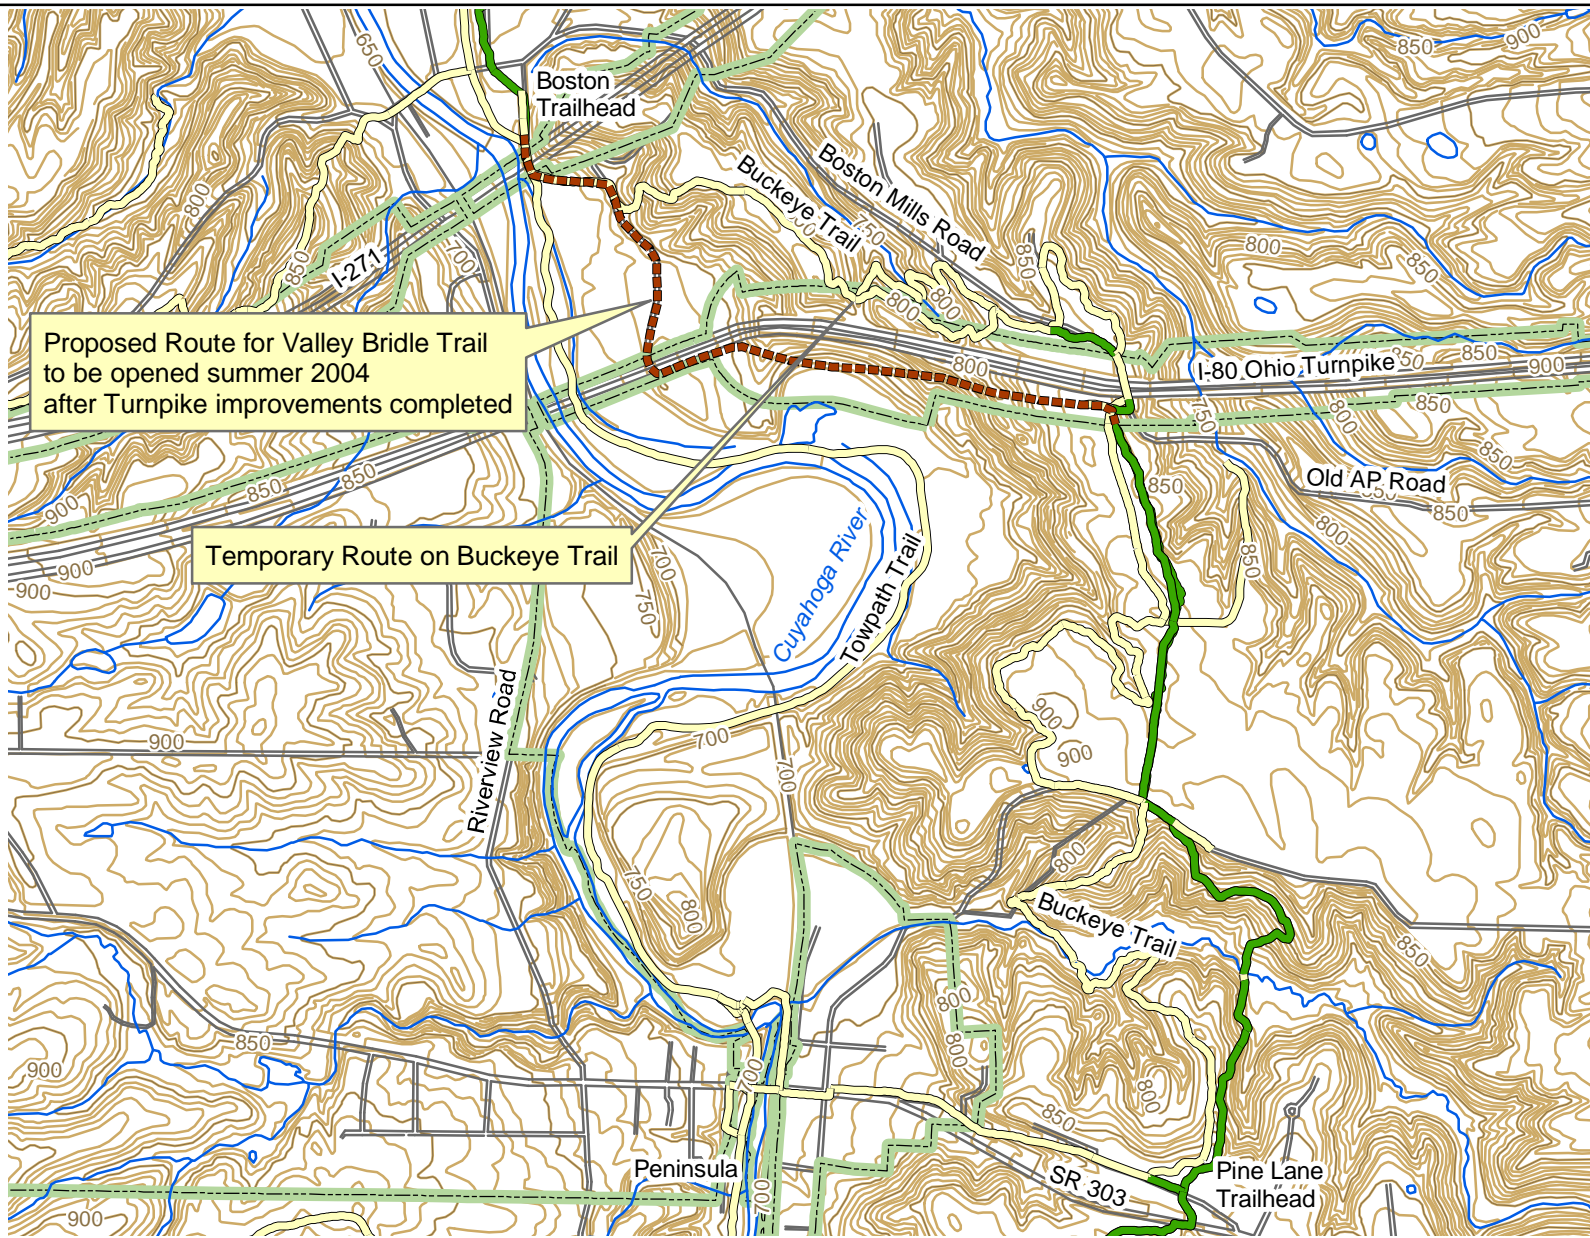

# Valley Trail

## Boston to Pine Lane

Proposed Route for Valley Bridle Trail to be opened summer 2004 after Turnpike improvements completed

Temporary Route on Buckeye Trail

### Feature Guide

- Other Trails
- Valley Trail
- Valley Bridle Trail
- Hydrology
- 10' Contour
- Roads
- CVNP Boundary

Cuyahoga Valley National Park  
June 2004 kan