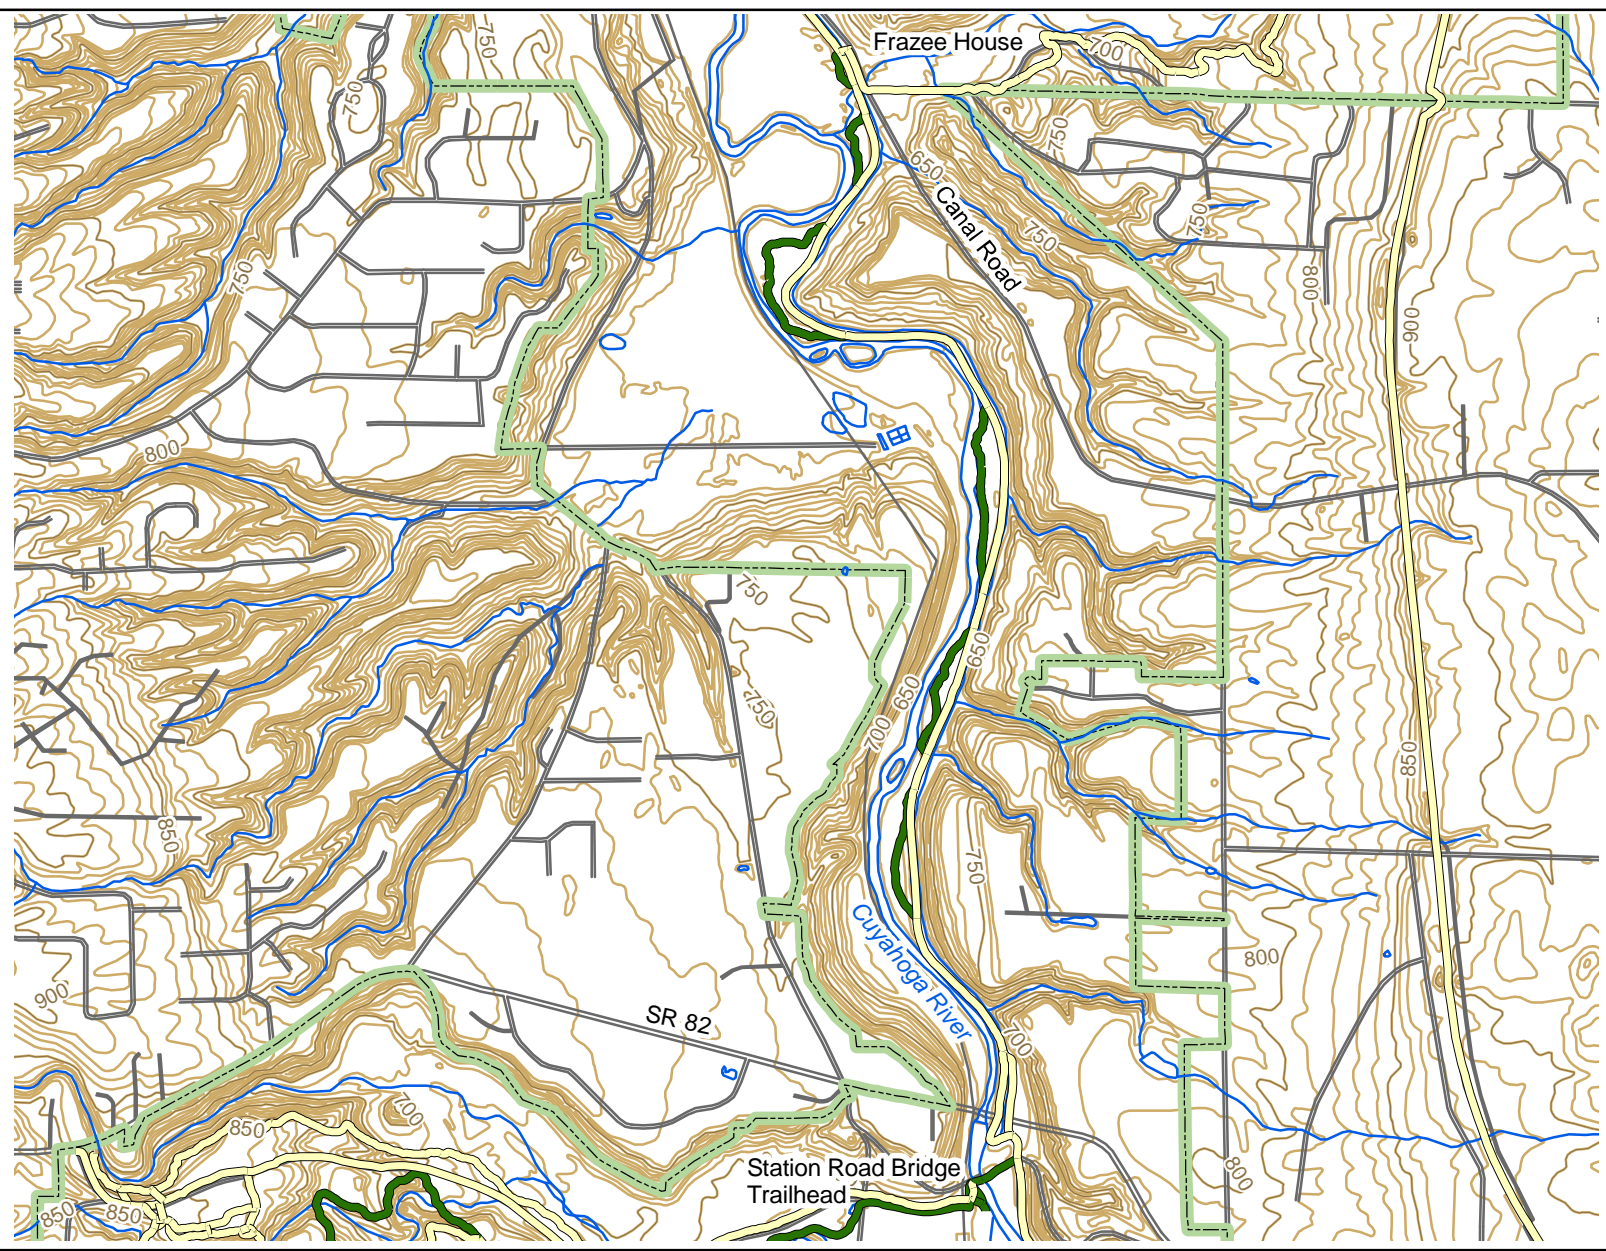

# Pinery Narrows

Station Road to Frazee House

## Feature Guide

- Other Trails
- Bridle Trail
- Hydrology
- 10' Contour
- Roads
- CVNP Boundary

Cuyahoga Valley National Park  
June 2004 kan